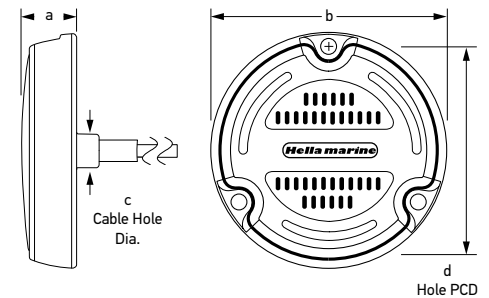

Light Controller

Dimensions
a = 63mm (2.5")
b = 129mm (5.1")
c = 117mm (4.6")
d = 30mm (1.2")

EuroLED 75 RGB/W

(Diagrams not to scale)

Round
a = Ø75mm (3.0") Dia
b = Ø54mm (2.2") Dia
c = 21mm (0.9")
d = 7.4mm (0.3")

† Allow up to 200% of power consumption to account for momentary peak.

Apelo Surface Mount Spacer

Dimensions
 a = Ø125mm (5.0") Dia
 b = 45mm (1.8")
 c = Ø95mm (3.8") Dia
 d = Ø83.5mm (3.4") PCD
 e = 35mm (1.4")
 f = Ø5.5mm (0.3")

Apelo A1 / A2

(Diagrams not to scale)

a = 23.5mm (0.9")
 b = Ø95mm (3.8") Dia
 c = Ø16mm (0.7") Cable Hole Dia
 d = 83.5mm (3.3") Mounting PCD

Apelo A3

a = 23.5mm (0.9")
 b = Ø130mm (5.1") Dia
 c = Ø16mm (0.7") Cable Hole Dia
 d = 117.5mm (4.6") Mounting PCD