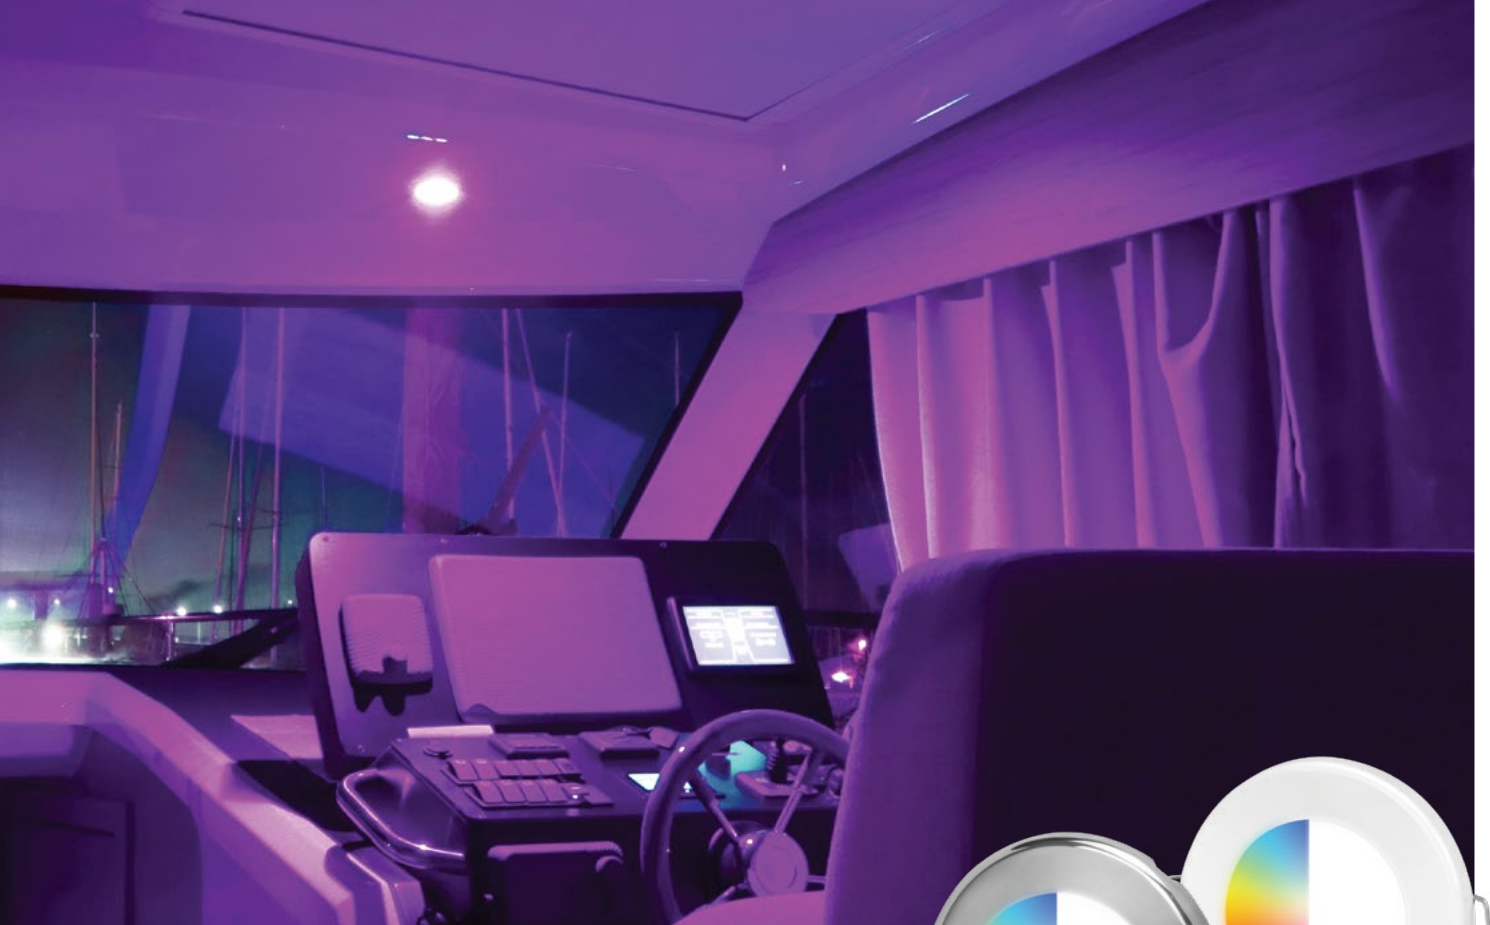

Apelo EuroLED 75 RGB/W Downlight

A downlight with no compromise to form or function, the Apelo EuroLED 75 RGB/W delivers full spectrum colour, plus cool white (5000K) light with bright, even, broad illumination of 190 Lumens from dedicated White LED's. Whether you're setting the mood with vivid colours, or preserving your sensitive night vision with illuminating red, the Apelo EuroLED 75 RGB/W is a powerfully flexible lighting solution.

Single and dual colour models also available.

Scan or Click
for more info

Round Lights

Function	Trim	Connector	Pack Qty	Part Number
RGB/W	White	Tinned marine cable	Single	2JA 017 884-001
RGB/W	Stainless	Tinned marine cable	Single	2JA 017 884-011

See page 10-11 for full specifications.