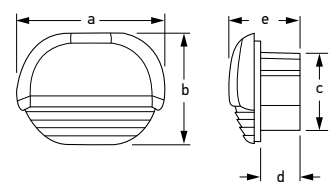

RGB Step Lamp

a = 45mm (1.8")
b = 31.5mm (1.3")
c = 25.4mm (1.0")
d = 14mm (0.6")
e = 22.7mm (0.9")