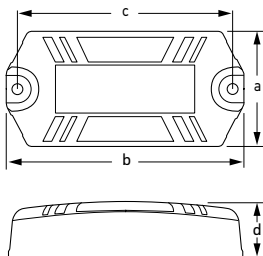

See page 10-11 for full specifications.

Scan or Click
for more info

Apelo Ecosystem Specifications

		Apelo Light Controller	EuroLED 75 RGB/W Downlight	Apelo RGB Step Lamp
TRIM DESCRIPTION	White Plastic	5XA 285 814-001	2JA 017 884-001	2JA 958 126-531
	Chrome Plated Plastic	NA	NA	2JA 958 126-541
	Stainless Steel	NA	2JA 017 884-011	2JA 958 126-551
Mounting		Surface Mount	Recessed	Recessed
Voltage		Multivolt™ 12 / 24V DC Nominal	12V DC only (9-16V)	Multivolt™ 12 / 24V DC Nominal
Power Handling		150W / 13A @ 12V DC (6.5A @ 24V DC) (3A Per channel)	NA	NA
Power Consumption		1W	3W RGB (0.25A @ 12V DC) 3W White (0.25A @ 12V DC)	1W / 0.03A (30 mA) MAX
Lumen Light Output		NA	190 lumen measured output (White)	NA
Beam Angle		NA	80° spread	30° downward lighting angle
Protection		IP67 (Completely sealed)	IP6K7 & IP6K9K (Completely sealed)	IP67 (Completely sealed)
Cable Length		140mm tinned marine cable	120mm tinned marine cable	100mm tinned marine cable
Lens Material		NA	PC	UV resistant enhanced impact acrylic
Base Material		V0 Rated Plastic	UV resistant enhanced impact acrylic	NA
Compliance		FC CE UK CA	CE UK CA	CE UK CA

Light Controller

Dimensions
a = 63mm (2.5")
b = 129mm (5.1")
c = 117mm (4.6")
d = 30mm (1.2")

EuroLED 75 RGB/W

(Diagrams not to scale)

Round
a = Ø75mm (3.0") Dia
b = Ø54mm (2.2") Dia
c = 21mm (0.9")
d = 7.4mm (0.3")