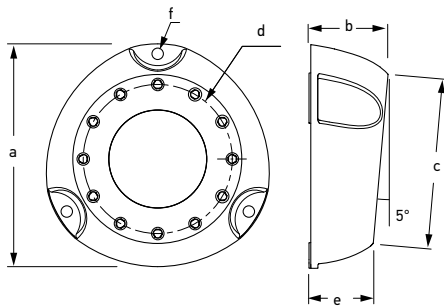

Light Controller

Dimensions
a = 63mm (2.5")
b = 129mm (5.1")
c = 117mm (4.6")
d = 30mm (1.2")

EuroLED 75 RGB/W

(Diagrams not to scale)

Round
a = Ø75mm (3.0") Dia
b = Ø54mm (2.2") Dia
c = 21mm (0.9")
d = 7.4mm (0.3")

† Allow up to 200% of power consumption to account for momentary peak.

Apelo Surface Mount Spacer

Dimensions
 a = Ø125mm (5.0") Dia
 b = 45mm (1.8")
 c = Ø95mm (3.8") Dia
 d = Ø83.5mm (3.4") PCD
 e = 35mm (1.4")
 f = Ø5.5mm (0.3")

Apelo A1 / A2

(Diagrams not to scale)

a = 23.5mm (0.9")
 b = Ø95mm (3.8") Dia
 c = Ø16mm (0.7") Cable Hole Dia
 d = 83.5mm (3.3") Mounting PCD

Apelo A3

a = 23.5mm (0.9")
 b = Ø130mm (5.1") Dia
 c = Ø16mm (0.7") Cable Hole Dia
 d = 117.5mm (4.6") Mounting PCD