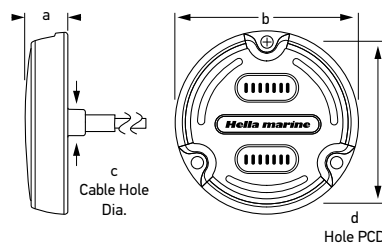

Apelo A1 / A2

(Diagrams not to scale)

a = 23.5mm (0.9")
b = Ø95mm (3.8") Dia
c = Ø16mm (0.7") Cable Hole Dia
d = 83.5mm (3.3") Mounting PCD