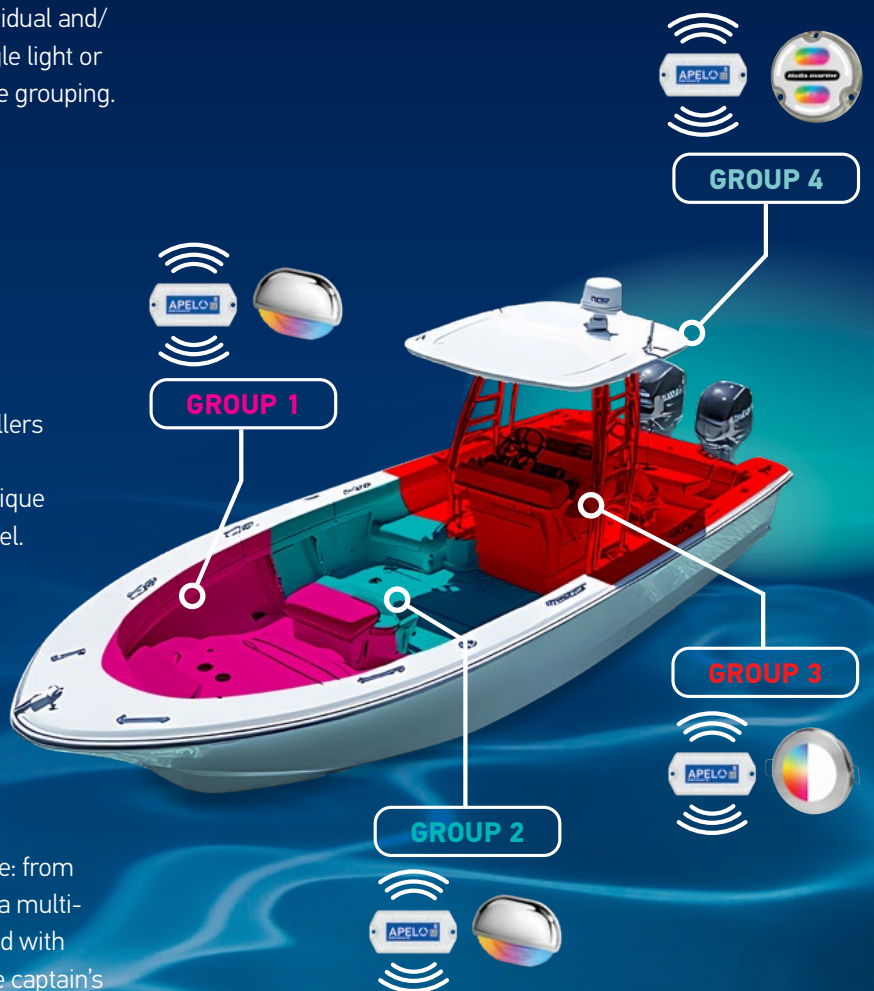

APELO CONTROLLER BRINGS IT ALL TOGETHER

Control

Connect Apelo Light Controllers to any combination of compatible Apelo RGB and RGB/W Underwater, Interior, Flood, and Courtesy lamps for individual and/or synchronized control. Easily adjust a single light or trigger a colour pattern throughout an entire grouping.

Group

Use the intuitive Apelo App to easily group multiple lights and manage multiple controllers (individually, or groups containing multiple controllers and lights), to create areas of unique colours and functions throughout your vessel. All without additional wiring.

Create

Make it as simple or as advanced as you like: from basic coloured mood and safety lighting, to a multi-colour, animating entertainment area synced with underwater lights, while also preserving the captain's night vision with red downlighting at the controls.