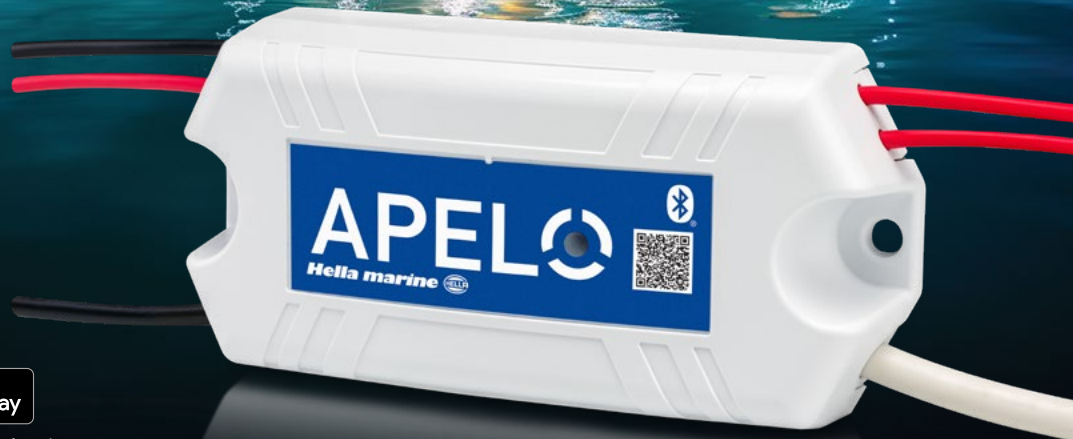

Surface Mount Spacer Accessory

8HG 280 801-001

Note: Apelo Surface mount spacer only fits Apelo A1 & A2 lamps.

APELO LIGHT CONTROLLER

Discover a World of Colour

Wirelessly group, manage, and sync Apelo RGB lighting for vibrant colour displays, using the Apelo Controller & App.