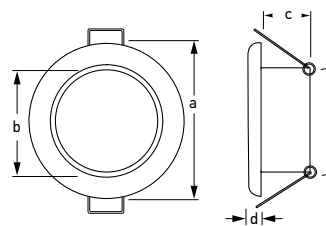

Apelo RGB Step Lamps use a simple, 4-wire connection for power and control. Labor saving installation via a 25mm hole. Available with chrome, white or stainless steel trim.

Function	Trim	Connector	Pack Qty	Part Number
RGB	White	Tinned marine cable	Single	2JA 958 126-531
RGB	Chrome	Tinned marine cable	Single	2JA 958 126-541
RGB	Stainless	Tinned marine cable	Single	2JA 958 126-551

See page 10-11 for full specifications.

Scan or Click
for more info

Apelo Ecosystem Specifications

		Apelo Light Controller	EuroLED 75 RGB/W Downlight	Apelo RGB Step Lamp
TRIM DESCRIPTION	White Plastic	5XA 285 814-001	2JA 017 884-001	2JA 958 126-531
	Chrome Plated Plastic	NA	NA	2JA 958 126-541
	Stainless Steel	NA	2JA 017 884-011	2JA 958 126-551
Mounting		Surface Mount	Recessed	Recessed
Voltage		Multivolt™ 12 / 24V DC Nominal	12V DC only (9-16V)	Multivolt™ 12 / 24V DC Nominal
Power Handling		150W / 13A @ 12V DC (6.5A @ 24V DC) (3A Per channel)	NA	NA
Power Consumption		1W	3W RGB (0.25A @ 12V DC) 3W White (0.25A @ 12V DC)	1W / 0.03A (30 mA) MAX
Lumen Light Output		NA	190 lumen measured output (White)	NA
Beam Angle		NA	80° spread	30° downward lighting angle
Protection		IP67 (Completely sealed)	IP6K7 & IP6K9K (Completely sealed)	IP67 (Completely sealed)
Cable Length		140mm tinned marine cable	120mm tinned marine cable	100mm tinned marine cable
Lens Material		NA	PC	UV resistant enhanced impact acrylic
Base Material		V0 Rated Plastic	UV resistant enhanced impact acrylic	NA
Compliance		FC CE UK CA	CE UK CA	CE UK CA

Light Controller

Dimensions
a = 63mm (2.5")
b = 129mm (5.1")
c = 117mm (4.6")
d = 30mm (1.2")

EuroLED 75 RGB/W

(Diagrams not to scale)

Round
a = Ø75mm (3.0") Dia
b = Ø54mm (2.2") Dia
c = 21mm (0.9")
d = 7.4mm (0.3")